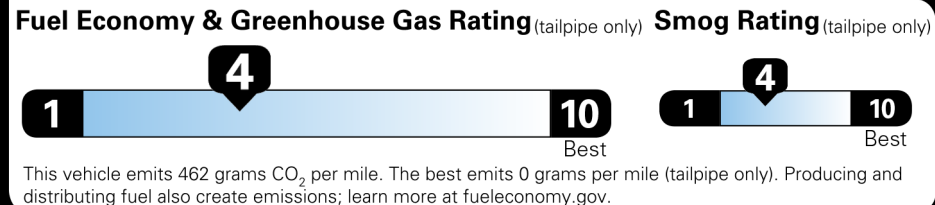

For Full Product Details:
Please Visit Toyota.com/Tundra
Full Tank of Gas

BASE MANUFACTURER'S SUGGESTED RETAIL PRICE $66,695.00

OPTIONAL EQUIPMENT

- FE 50 State Emissions
- HU 10-in. color Head-Up Display 600.00
- LK TRD 3-in. Suspension Lift Kit 3,995.00
- MQ PVM + BSM Tow Mirrors 290.00
- OF TRD Off-Road Package - 2,180.00
  Includes 20-in. TRD alloy wheels with all-terrain tires, TRD grille, "TRD OFF-ROAD" bed-side decal, off-road suspension with Bilstein shocks, skid plates, mud guards, red TRD engine start button, TRD leather-wrapped shift knob, aluminum sport pedals, electronically controlled locking rear differential, Multi-Terrain Select (MTS), Crawl Control (CRAWL), and Downhill Assist Control (DAC)
- 5A. Tri-Fold Tonneau Cover 1,295.00
- 2T. All Weather Floor Liners 199.00
- LB. Non-Skid Spray-On Bed Liner 599.00

Original - Copy

Created on 2026-02-25 16:22:30 (UTC)

EPA DOT Fuel Economy and Environment

Gasoline Vehicle

Fuel Economy
19 MPG
Std Pickups range from 12 to 87 MPG. The best vehicle rates 146 MPGe.
17 22
combined city/hwy city highway
5.3 gallons per 100 miles

You spend $4,500
more in fuel costs over 5 years compared to the average new vehicle.

Annual fuel cost $2,600

Actual results will vary for many reasons, including driving conditions and how you drive and maintain your vehicle. The average new vehicle gets 29 MPG and costs $8,500 to fuel over 5 years. Cost estimates are based on 15,000 miles per year at $3.30 per gallon. MPGe is miles per gasoline gallon equivalent. Vehicle emissions are a significant cause of climate change and smog.

fueleconomy.gov
Calculate personalized estimates and compare vehicles

MANUFACTURER'S SUGGESTED RETAIL PRICE† $75,853.00
DELIVERY, PROCESSING AND HANDLING FEE 2,095.00
TOTAL SUGGESTED RETAIL PRICE $77,948.00

†Manufacturer's suggested retail price excludes delivery processing and handling fees, license and title fees, applicable federal, state and local taxes, and dealer and distributor options and accessories.

Delivered by Truck to: 29059
TOYOTA OF MORRISTOWN
169 RIDGEDALE AVE
MORRISTOWN NJ07960

TML1E1N2S0F0W0